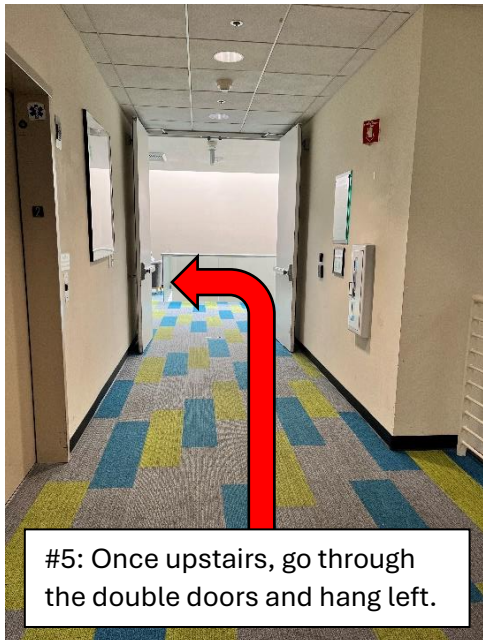

**How to Find the Kerala Ayurveda Office:** Suite 206 on the 2<sup>nd</sup> floor (The only way into the building is the main entrance at the front. All other doors need a key).

#1: Look for the entrance that says "Milpitas Tech Center" above.

#2: Enter through the "Lobby" door.

#3: Go straight then turn right, into the second hallway

#4: Use the stairs (or elevator) to go up to the 2<sup>nd</sup> floor.

#5: Once upstairs, go through the double doors and hang left.

#6: Go into the hallway ahead.

#7: Continue all the way down to the end of the hall.

#8: At the end of the hall, turn right and you'll see the office!