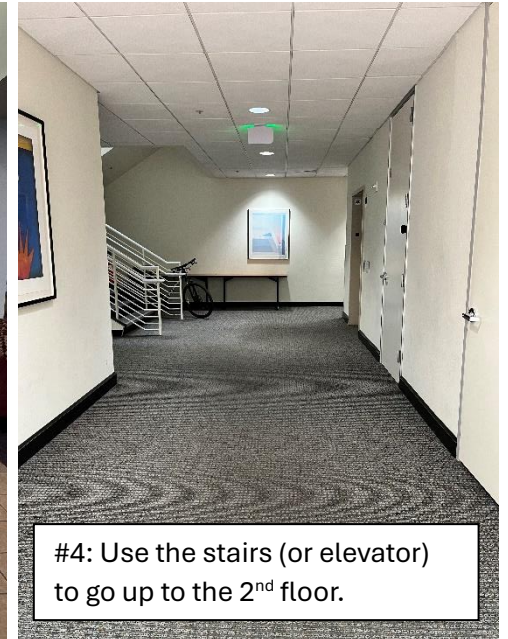

**How to Find the Kerala Ayurveda Office:** Suite 206 on the 2<sup>nd</sup> floor (The only way into the building is the main entrance at the front. All other doors need a key).

#1: Look for the entrance that says "Milpitas Tech Center" above.

#2: Enter through the "Lobby" door.

#3: Go straight then turn right, into the second hallway

#4: Use the stairs (or elevator) to go up to the 2<sup>nd</sup> floor.

#5: Once upstairs, go through the double doors and hang left.

#6: Go into the hallway ahead.

#7: Continue all the way down to the end of the hall.

#8: At the end of the hall, turn right and you'll see the office!