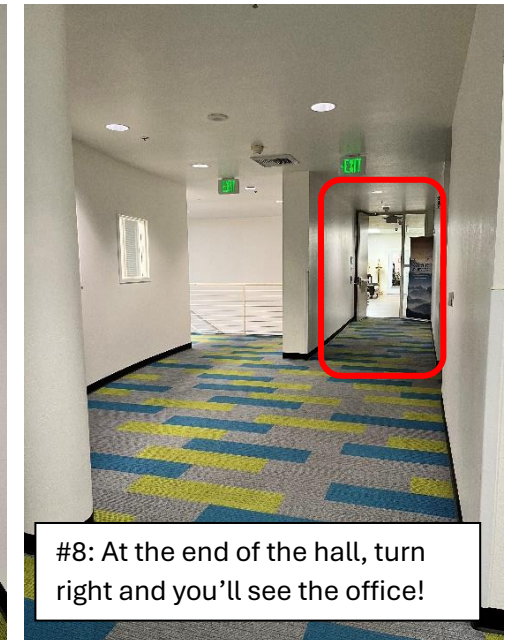

**How to Find the Kerala Ayurveda Office:** Suite 206 on the 2<sup>nd</sup> floor (The only way into the building is the main entrance at the front. All other doors need a key).

#1: Look for the entrance that says "Milpitas Tech Center" above.

#2: Enter through the "Lobby" door.

#3: Go straight then turn right, into the second hallway

#4: Use the stairs (or elevator) to go up to the 2<sup>nd</sup> floor.

#5: Once upstairs, go through the double doors and hang left.

#6: Go into the hallway ahead.

#7: Continue all the way down to the end of the hall.

#8: At the end of the hall, turn right and you'll see the office!